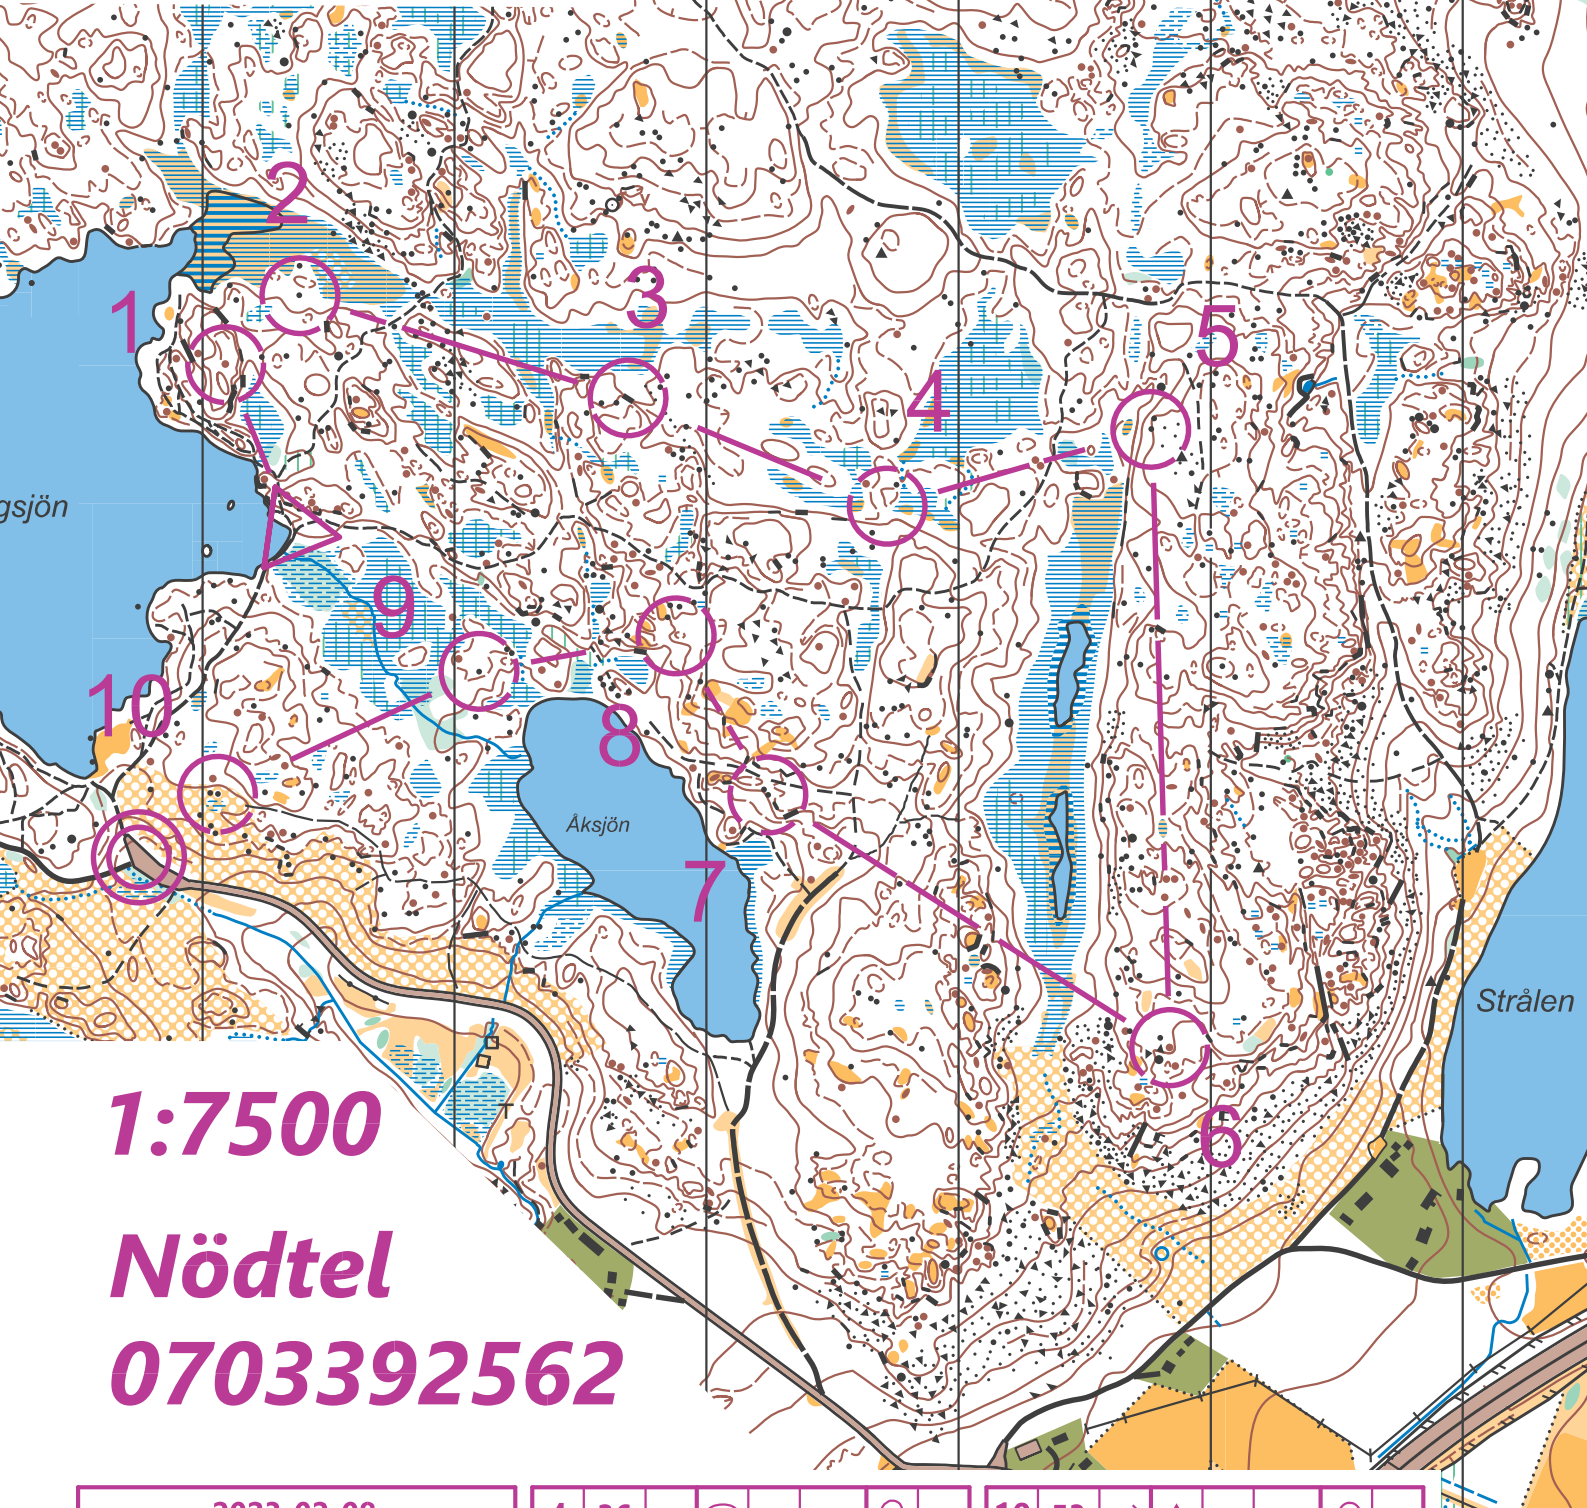

Englunda Nassen 683

1:7500

Nödte

0703392562

| | | | |
|------------|--------|---|---|
| 2023-02-08 | | | |
| A 2 | 3,0 km | | |
| ▷ | ↗ | | |
| 1 | 31 | ● | ○ |
| 2 | 33 | ▲ | ○ |
| 3 | 35 | ▬ | └ |

| | | | | | |
|---|----|---|---|--|---|
| 4 | 36 | | ○ | | ○ |
| 5 | 37 | ↓ | ▲ | | ○ |
| 6 | 44 | | ● | | ○ |
| 7 | 48 | ↘ | ▲ | | ○ |
| 8 | 49 | | ○ | | ○ |
| 9 | 57 | | ▲ | | ○ |

| | | | | | |
|----|----|---|---|-------|---|
| 10 | 53 | → | ▲ | | ○ |
| ○ | | | | 100 m | ○ |